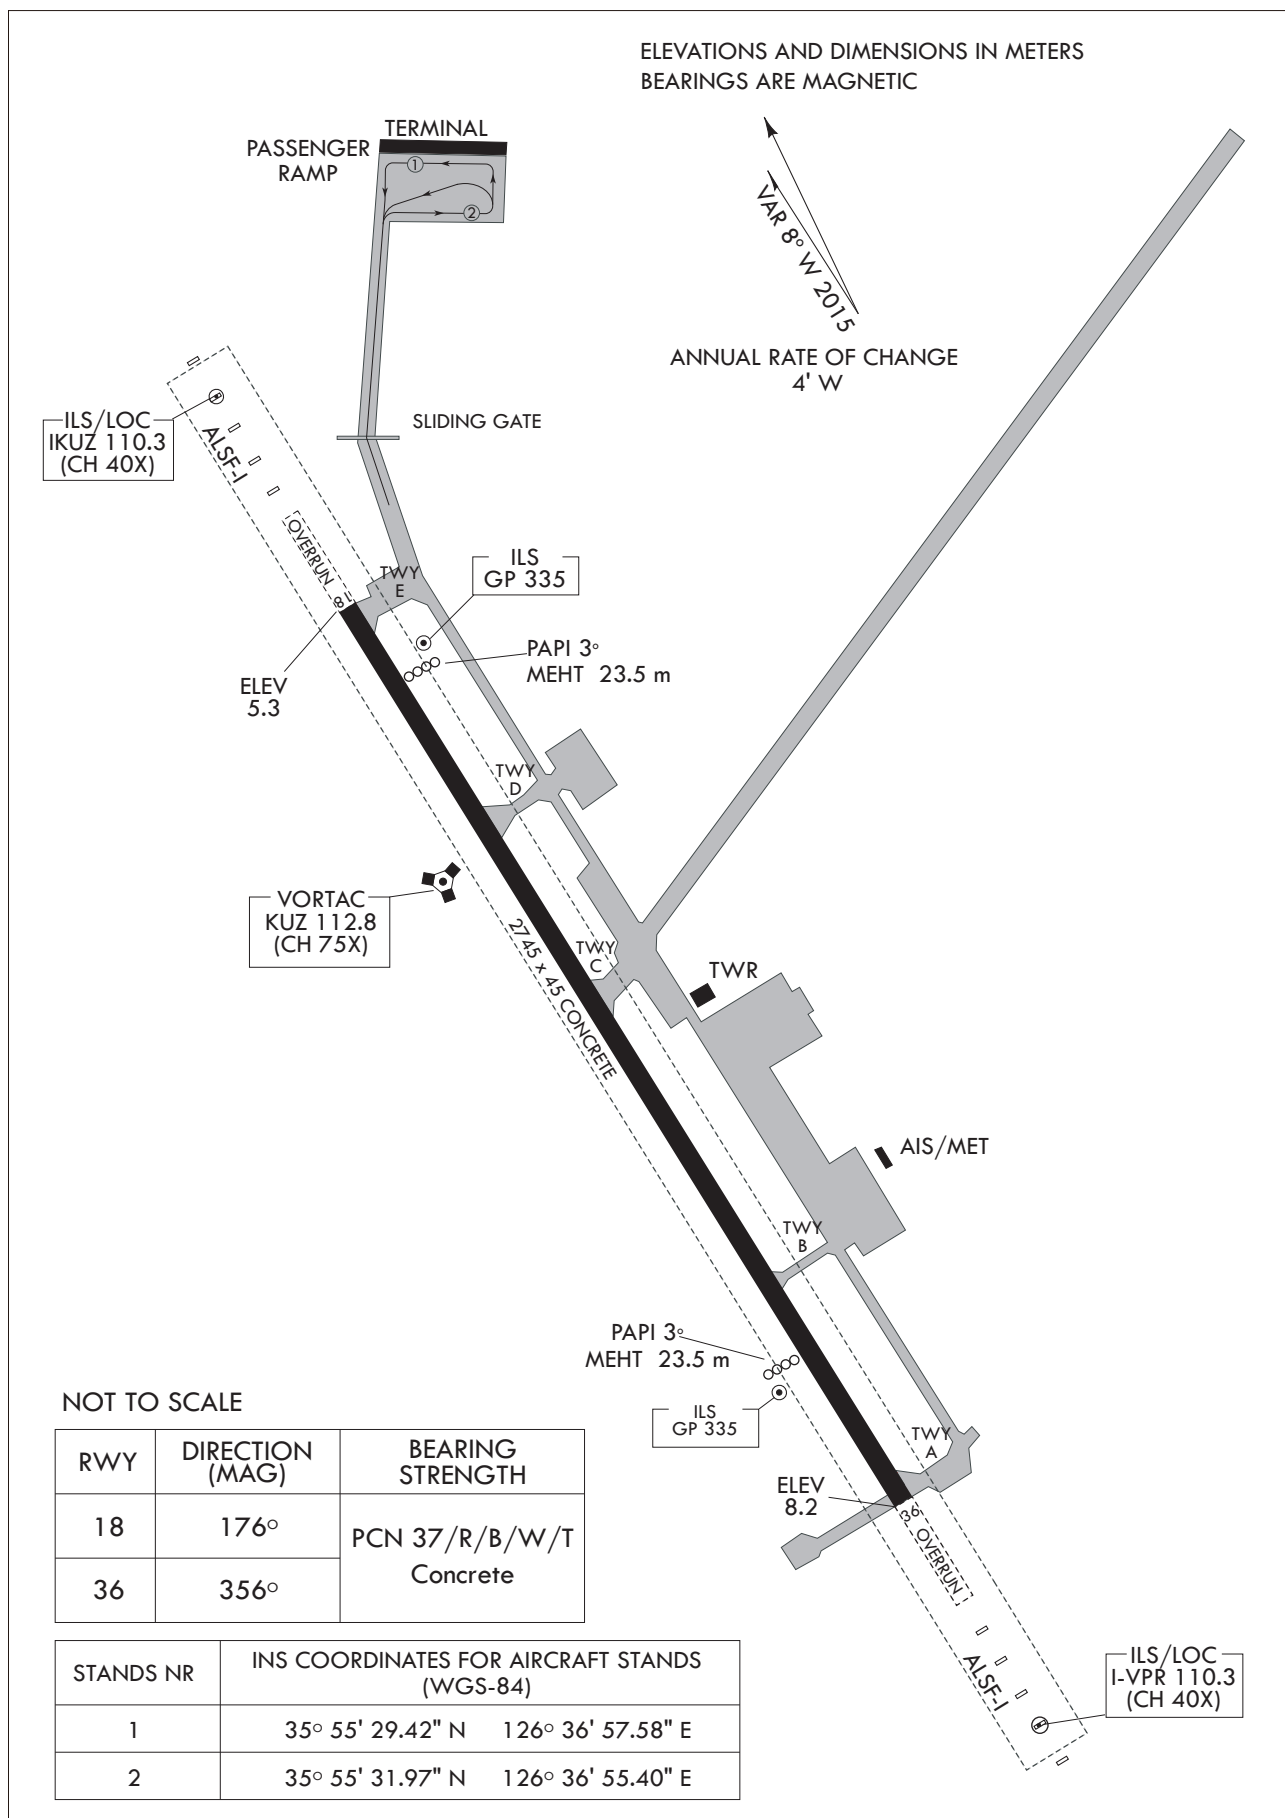

**AERODROME  
CHART**

35° 54' 14" N  
126° 36' 57" E

ELEV 8.8 m

TWR 126.5

**GUNSAN/Gunsan**

Change : Information of MAG VAR.

**INTENTIONALLY**

**LEFT**

**BLANK**